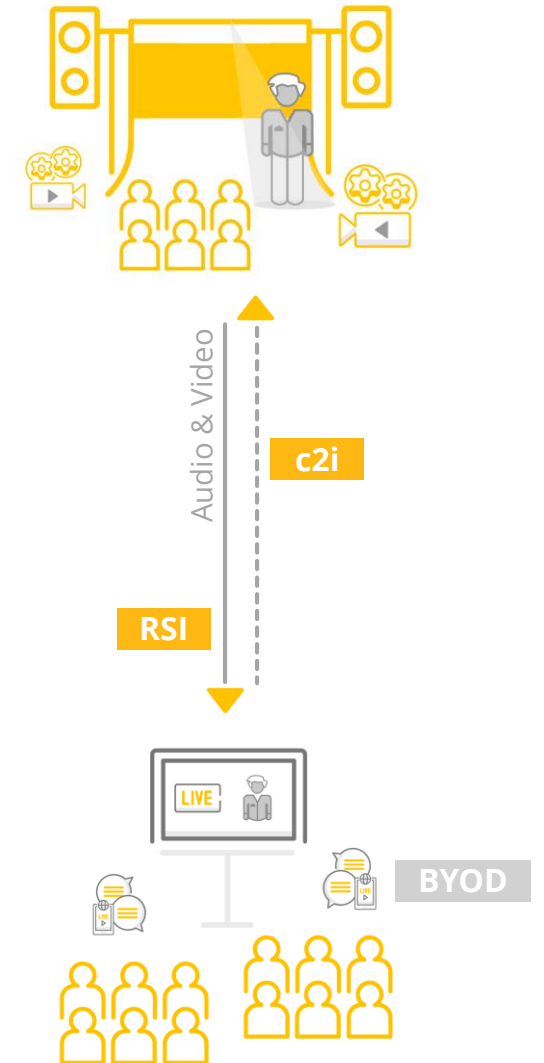

c2i

come2interact allows participants to ask questions directly online via our web interface so they can interact with the event.

2

Remote-Meeting

With its 2nd option N&M provides a solution ideal for meetings with several participants in a second location, e.g. in a conference room. In addition to audio and visual streaming participants can also communicate bidirectionally.

3

Event-to-Event

Simultaneous bidirectional audio, video and data communication possible between multiple events. Ideal for parallel events at different locations.

We link up your parallel events and allow you to interact – just as if it were one big event.