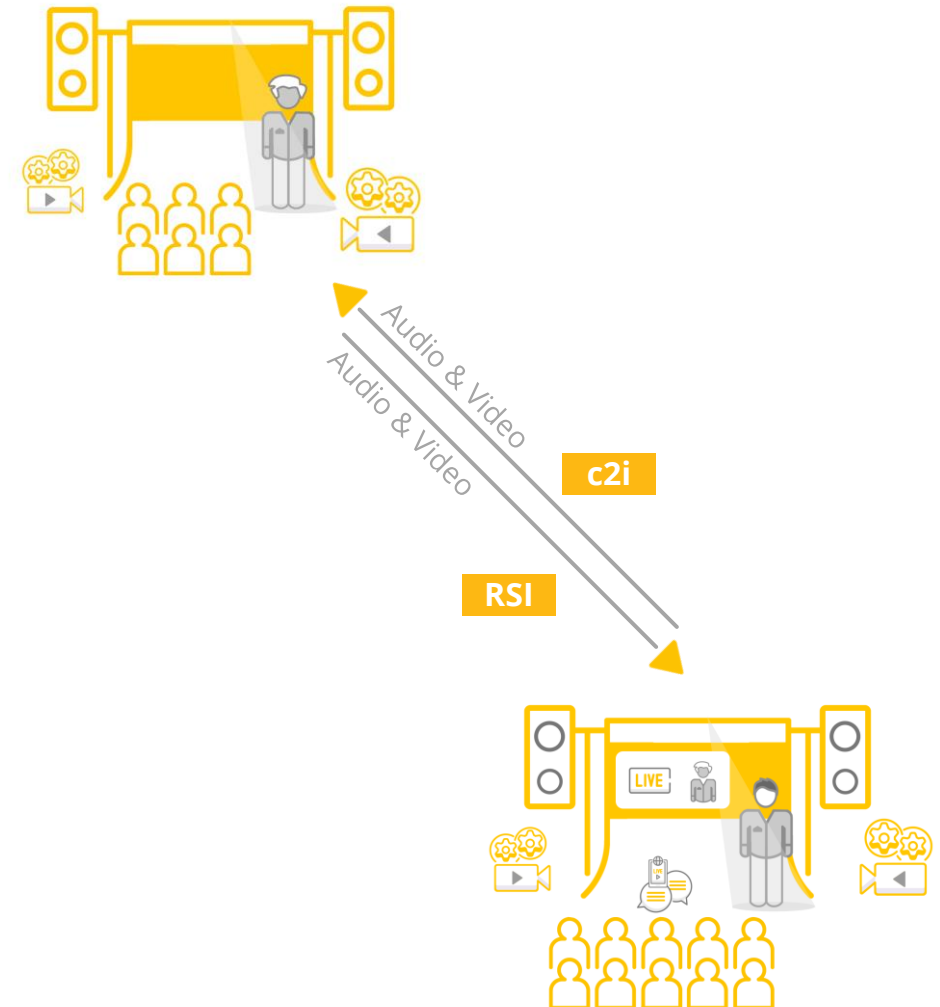

c2i

come2interact allows participants to ask questions directly online via our web interface so they can interact with the event.

2

Remote-Meeting

With its 2nd option N&M provides a solution ideal for meetings with several participants in a second location, e.g. in a conference room. In addition to audio and visual streaming participants can also communicate bidirectionally.

3

Event-to-Event

Simultaneous bidirectional audio, video and data communication possible between multiple events. Ideal for parallel events at different locations.

We link up your parallel events and allow you to interact – just as if it were one big event.