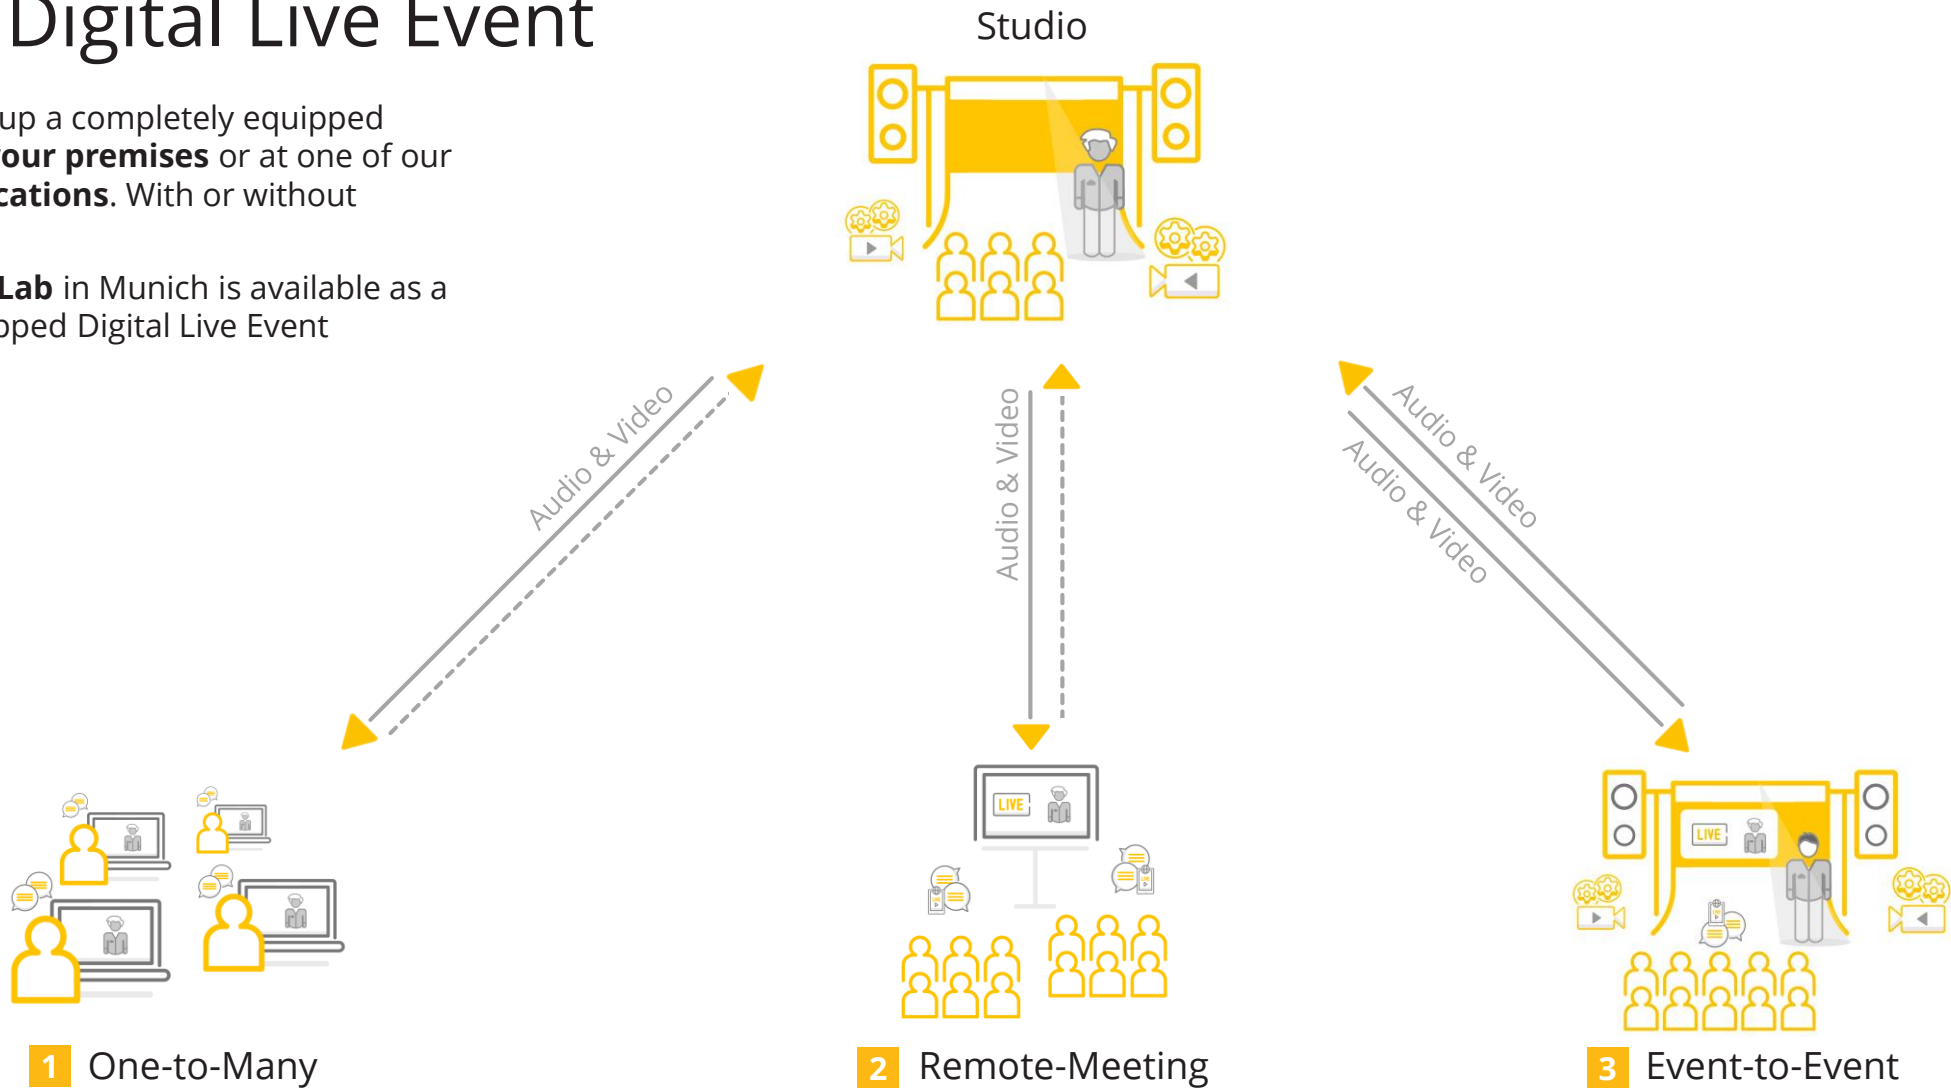

1

One-to-Many

"One-to-Many" streaming enables many individual users to watch a stream. This solution is ideal in the business field, for example for working from home. We provide an event website that lets users ask questions, view the agenda or provide extra information in addition to watching the stream.

RSI

RSI (Remote Simultaneous Interpreting) from N&M provides multilingual capability for digital live communication: sustainable, high quality, economic and reliable.

The client's expert simultaneous interpreters or qualified interpreters from a professional association interpret at our RSI hub. We use digital transmission to bring the interpreted signal to your live event.

c2i

come2interact allows participants to ask questions directly online via our web interface so they can interact with the event.

2

Remote-Meeting

With its 2nd option N&M provides a solution ideal for meetings with several participants in a second location, e.g. in a conference room. In addition to audio and visual streaming participants can also communicate bidirectionally.

3

Event-to-Event

Simultaneous bidirectional audio, video and data communication possible between multiple events. Ideal for parallel events at different locations.

We link up your parallel events and allow you to interact – just as if it were one big event.