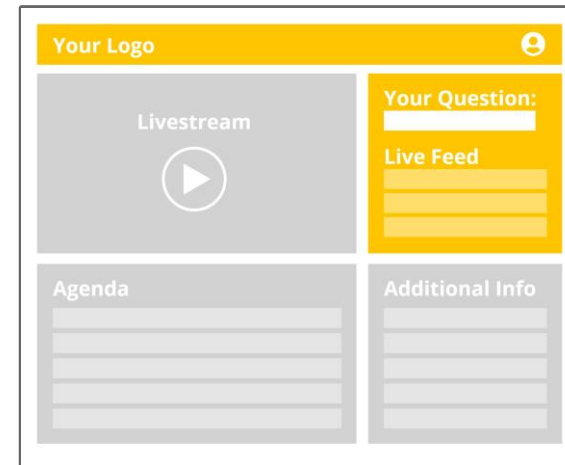

1

One-to-Many

"One-to-Many" streaming enables many individual users to watch a stream. This solution is ideal in the business field, for example for working from home. We provide an event website that lets users ask questions, view the agenda or provide extra information in addition to watching the stream.

RSI

RSI (Remote Simultaneous Interpreting) from N&M provides multilingual capability for digital live communication: sustainable, high quality, economic and reliable.

The client's expert simultaneous interpreters or qualified interpreters from a professional association interpret at our RSI hub. We use digital transmission to bring the interpreted signal to your live event.

c2i

come2interact allows participants to ask questions directly online via our web interface so they can interact with the event.