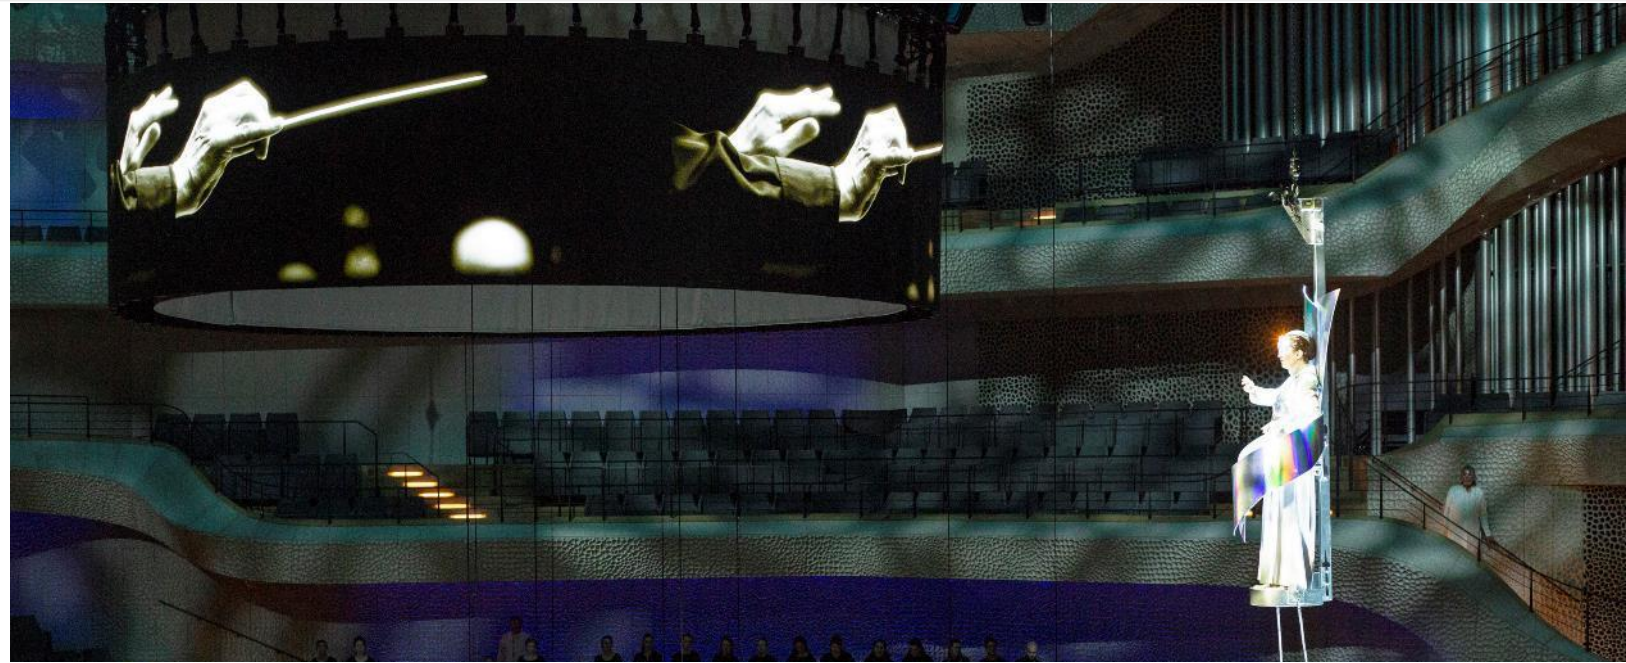

Photos: Bernd Uhlig

# Opera "Saint François d'Assise" Elbphilharmonie, Hamburg

## Opera "Saint François d'Assise" Elbphilharmonie, Hamburg

- co-production of the Hamburg State Opera and the Elbphilharmonie Hamburg with around 300 performers
- complex supporting structure for lighting technology, LED ring and C1 machinery for scenic "rides"
- centralised control of approx. 70 moving lights with remote follow system
- 8 metre (diameter) LED ring with 8K resolution
- media feed via redundant media server system

# Opera "Saint François d'Assise" Elbphilharmonie, Hamburg

- **Client:** Elbphilharmonie und Laeiszhalle Betriebsgesellschaft mbH
- **Branch:** Hamburg
- **Project Manager:** Stephan Werner
- **Location:** Elbphilharmonie Hamburg
- **Project Period:** 2<sup>nd</sup> to 9<sup>th</sup> June 2024
- **Services:** Lighting, Rigging, Video
- **Special Features:**
  - Remote Follow-System
  - LED ring (ø 8m) in 8K resolution
  - redundant media server system
- **[Further Information Online](#)**