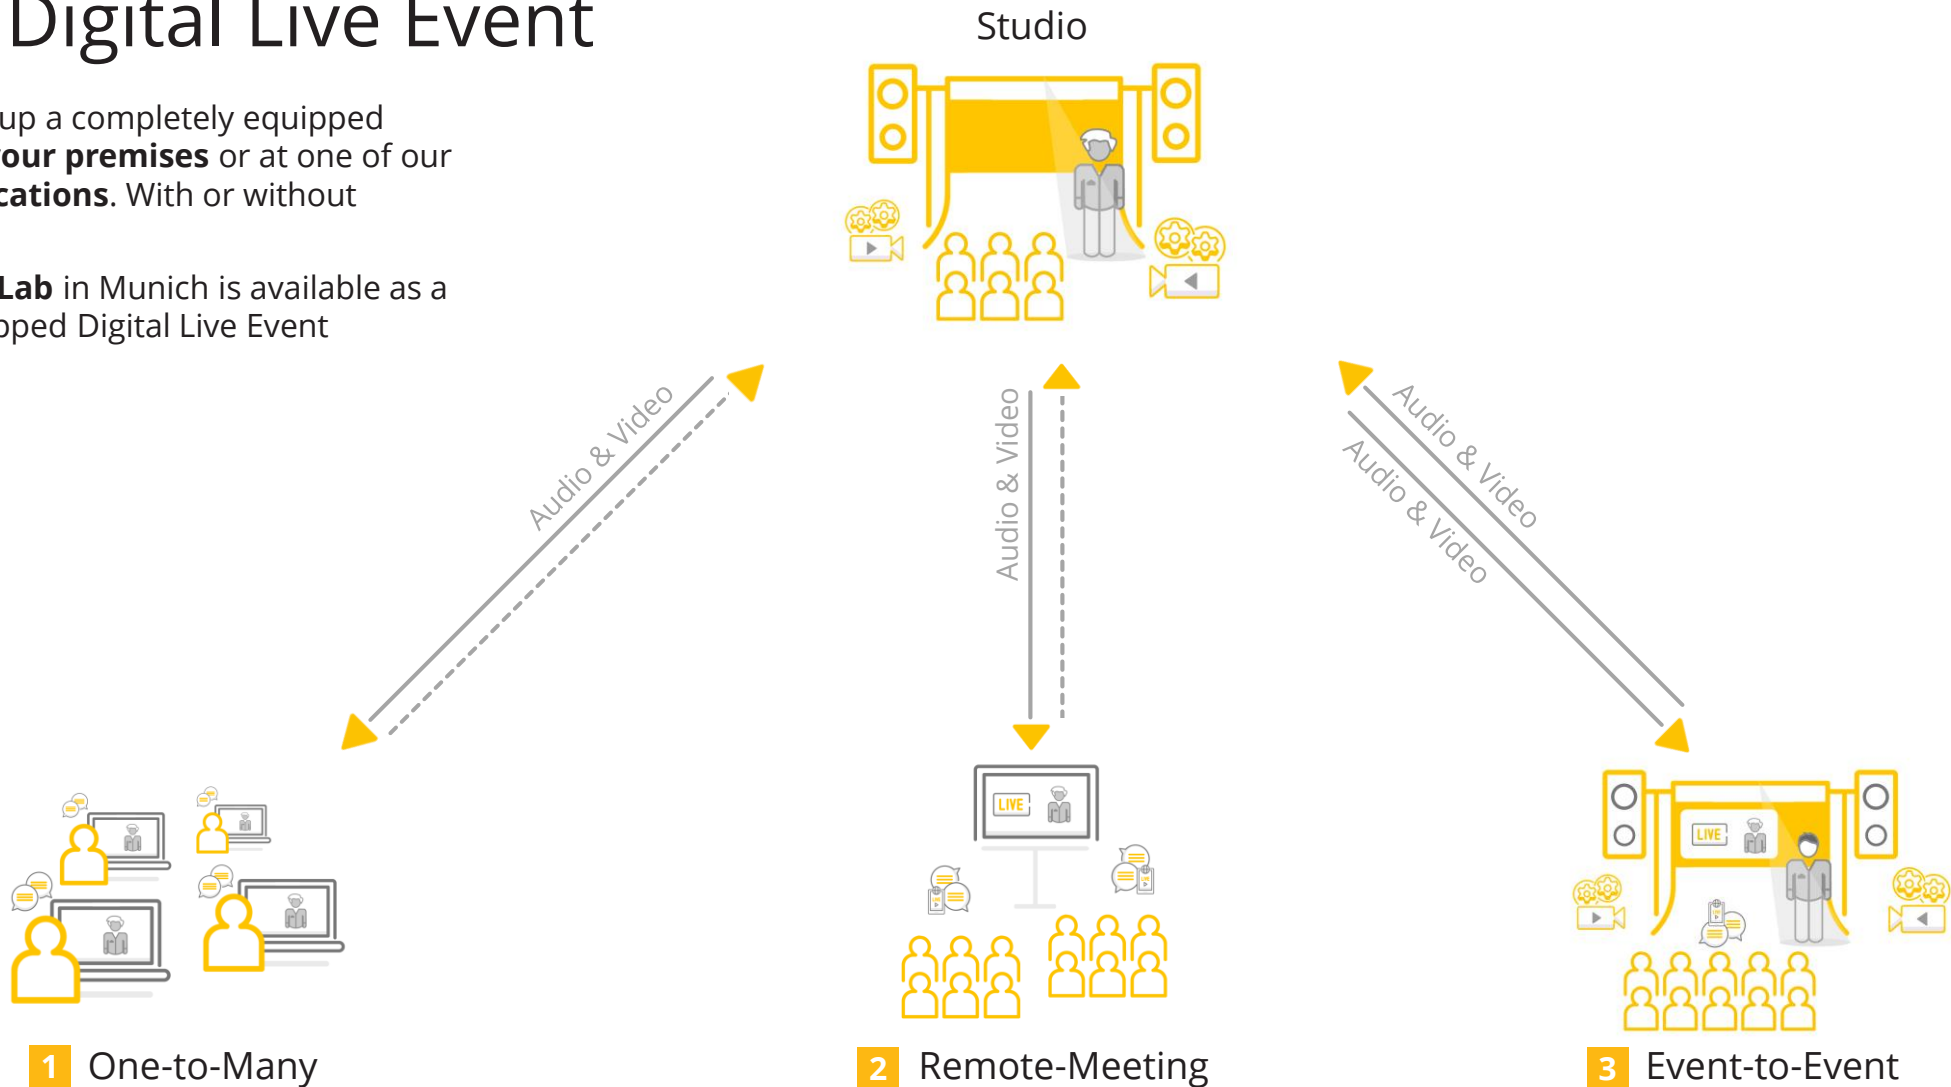

1

One-to-Many

"One-to-Many" streaming enables many individual users to watch a stream. This solution is ideal in the business field, for example for working from home. We provide an event website that lets users ask questions, view the agenda or provide extra information in addition to watching the stream.

RSI

RSI (Remote Simultaneous Interpreting) from N&M provides multilingual capability for digital live communication: sustainable, high quality, economic and reliable.

The client's expert simultaneous interpreters or qualified interpreters from a professional association interpret at our RSI hub. We use digital transmission to bring the interpreted signal to your live event.

c2i

come2interact allows participants to ask questions directly online via our web interface so they can interact with the event.

2

Remote-Meeting

N&M's 2nd solution provides bidirectional communication in addition to audio and visual streaming. Ideal for meetings with several participants in one location, e.g. in a conference room.

3

Event-to-Event

Simultaneous bidirectional audio, video and data communication possible between multiple events. Ideal for parallel events at different locations.

We link up your parallel events and allow you to interact – just as if it were one big event.