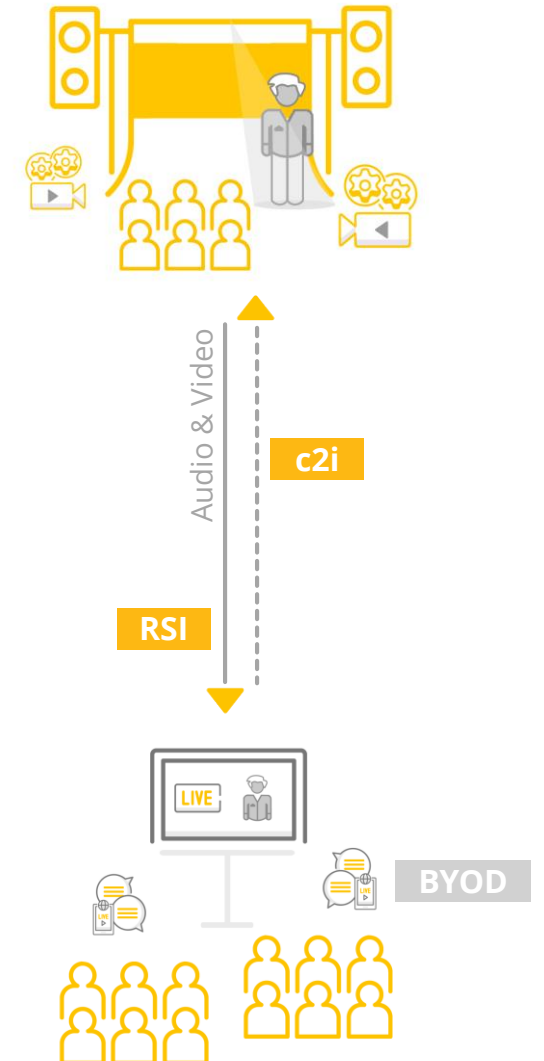

c2i

come2interact allows participants to ask questions directly online via our web interface so they can interact with the event.

2

Remote-Meeting

N&M's 2nd solution provides bidirectional communication in addition to audio and visual streaming. Ideal for meetings with several participants in one location, e.g. in a conference room.

3

Event-to-Event

Simultaneous bidirectional audio, video and data communication possible between multiple events. Ideal for parallel events at different locations.

We link up your parallel events and allow you to interact – just as if it were one big event.