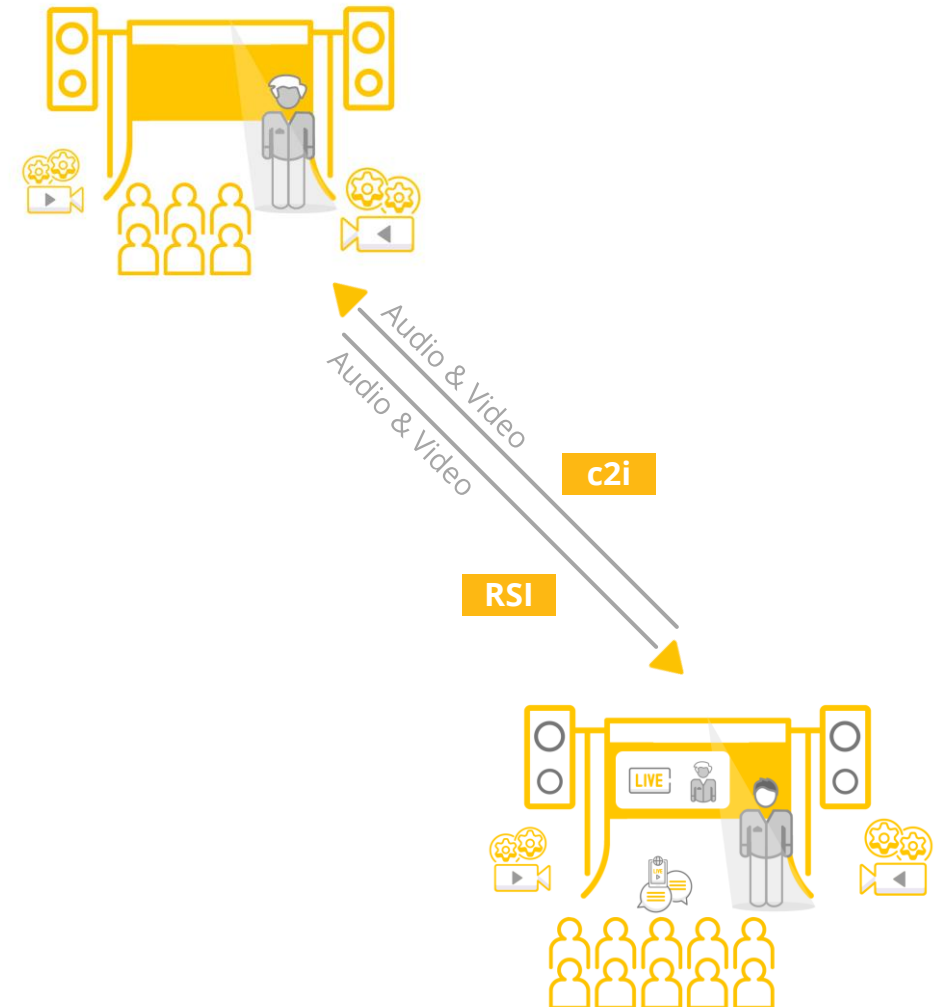

c2i

come2interact allows participants to ask questions directly online via our web interface so they can interact with the event.

2

Remote-Meeting

N&M's 2nd solution provides bidirectional communication in addition to audio and visual streaming. Ideal for meetings with several participants in one location, e.g. in a conference room.

3

Event-to-Event

Simultaneous bidirectional audio, video and data communication possible between multiple events. Ideal for parallel events at different locations.

We link up your parallel events and allow you to interact – just as if it were one big event.